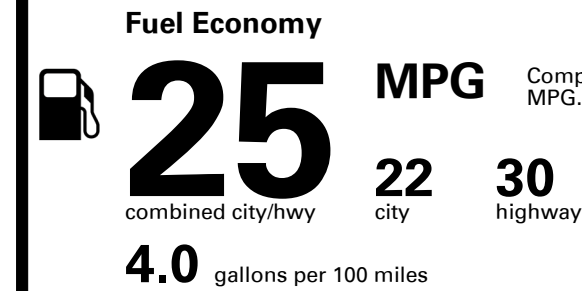

EMISSIONS:
 This vehicle is certified to meet emission requirements in all 50 states

Inland Freight & Handling : \$1,025.00

TOTAL PRICE: \$37,575.00

176 A 1151KGLOVI

EPA DOT Fuel Economy and Environment

Compact Cars range from 14 to 113 MPG. The best vehicle rates 141 MPGe.

You spend \$2,250
 more in fuel costs over 5 years compared to the average new vehicle.

Annual fuel cost \$1,950

Fuel Economy & Greenhouse Gas Rating (tailpipe only)

Smog Rating (tailpipe only)

This vehicle emits 357 grams CO₂ per mile. The best emits 0 grams per mile (tailpipe only). Producing and distributing fuel also create emissions; learn more at fueleconomy.gov.