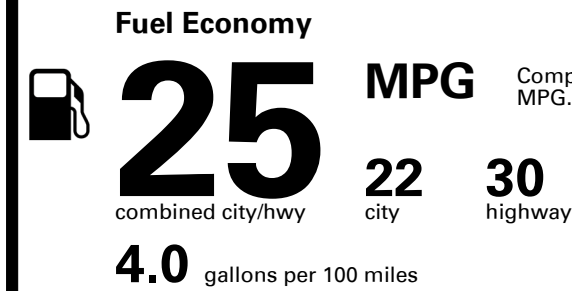

EMISSIONS:
 This vehicle is certified to meet emission requirements in all 50 states

Inland Freight & Handling : \$995.00

TOTAL PRICE: \$36,445.00

EPA DOT Fuel Economy and Environment

Gasoline Vehicle

Compact Cars range from 14 to 119 MPG. The best vehicle rates 136 MPGe.

You spend \$2,250
 more in fuel costs over 5 years compared to the average new vehicle.

Annual fuel cost \$1,950

Fuel Economy & Greenhouse Gas Rating (tailpipe only)

Smog Rating (tailpipe only)

This vehicle emits 357 grams CO₂ per mile. The best emits 0 grams per mile (tailpipe only). Producing and distributing fuel also create emissions; learn more at fueleconomy.gov.