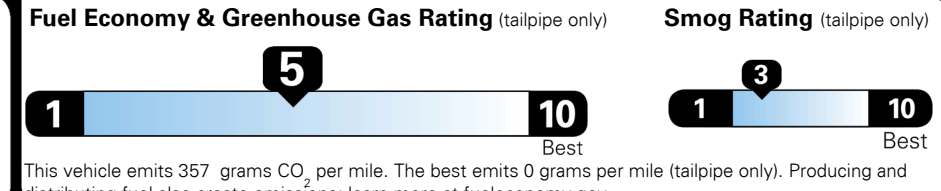

GENESIS WARRANTY

- 5-year/60,000-mile New Vehicle Warranty*
- 10-year/100,000-mile Powertrain Warranty*
- 7-year/Unlimited-mile Anti-perforation Warranty*
- Limited warranties, see dealer for details

Full Tank of Gas

Manufacturer's Suggested Retail Price: $35,450.00

ADDED FEATURES:

SOLD TO: CA706   **SHIPPED TO: CA706**
GENESIS OF GLENDALE
411 SOUTH BRAND BLVD
GLENDALE CA 91204

VIN: KMTG64LA7LU058159	ENGINE: G4KKA450501	EXTERIOR COLOR: HAVANA RED	INTERIOR/SEAT COLOR: GRAY/GRAY
MODEL: R0412RT5	PORT OF ENTRY: HU	TRANSPORT: TRUCK	ACCESSORY WEIGHT: 6 lbs./ 3 kgs.

EMISSIONS:
This vehicle is certified to meet emission requirements in all 50 states

Inland Freight & Handling : $995.00

TOTAL PRICE: $36,445.00

EPA DOT Fuel Economy and Environment

Gasoline Vehicle

Fuel Economy

25 MPG
combined city/hwy

22 MPG
city

30 MPG
highway

4.0 gallons per 100 miles

Compact Cars range from 14 to 119 MPG. The best vehicle rates 136 MPGe.

You spend $2,250
more in fuel costs over 5 years compared to the average new vehicle.

Annual fuel cost $1,950

Actual results will vary for many reasons, including driving conditions and how you drive and maintain your vehicle. The average new vehicle gets 27 MPG and costs $7,500 to fuel over 5 years. Cost estimates are based on 15,000 miles per year at $ 2.70 per gallon. MPGe is miles per gasoline gallon equivalent. Vehicle emissions are a significant cause of climate change and smog.

fueleconomy.gov
Calculate personalized estimates and compare vehicles

GOVERNMENT 5-STAR SAFETY RATINGS

This vehicle has not been rated by the government for overall vehicle score, frontal crash, side crash or rollover risk.

Source: National Highway Traffic Safety Administration (NHTSA).
www.safercar.gov or 1-888-327-4236

Manufacturer's suggested retail price includes manufacturer's recommended pre-delivery service. Gasoline license and title fees state and local taxes and dealer installed options and accessories are not included in the manufacturer's suggested retail price. This label has been affixed to this vehicle by Hyundai Motor America, pursuant to the requirements of 15 U.S.C. 1231 et seq. which prohibits its removal or alteration prior to delivery to the ultimate purchaser.

PARTS CONTENT INFORMATION

FOR VEHICLES IN THIS CARLINE: U.S./CANADIAN PARTS CONTENT: 5 %

MAJOR SOURCES OF FOREIGN PARTS CONTENT: KOREA: 85 %

FOR THIS VEHICLE: FINAL ASSEMBLY POINT: ULSAN, KOREA

COUNTRY OF ORIGIN:

ENGINE: KOREA   TRANSMISSION: KOREA

Note: Parts content does not include final assembly, distribution, or other non-parts costs.